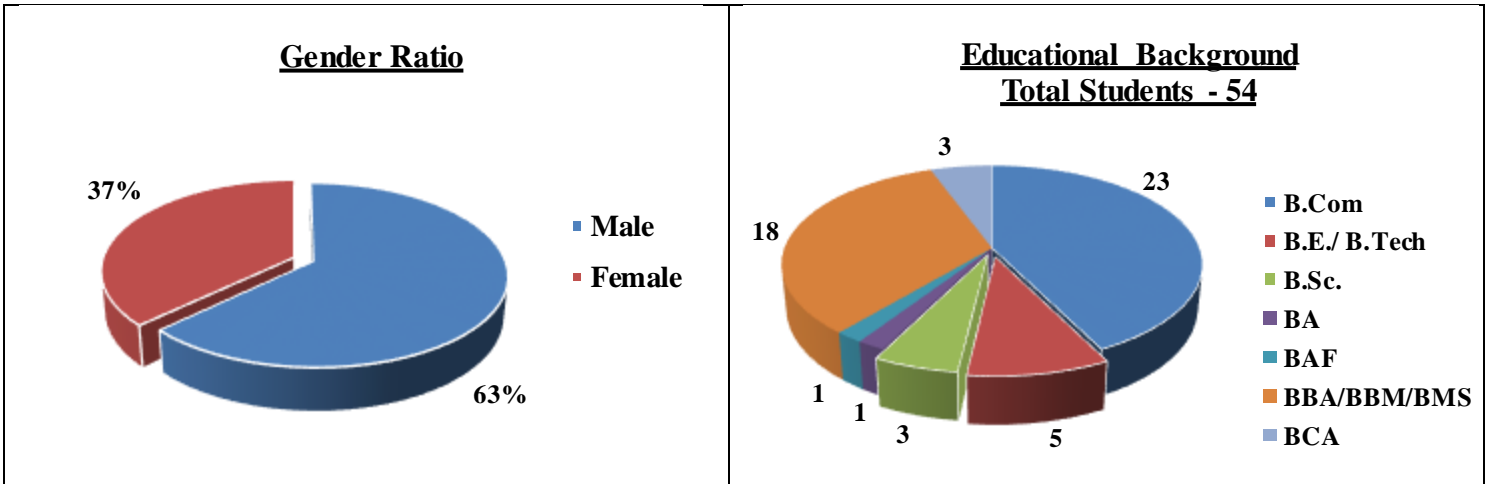

A Consolidated Graph of Students of Sri Balaji Society with Work Experience for Lateral Placements Batch: 2015-17
Total Students - 107

Gender Ratio

Educational Background
Total Students - 107

3 Years & Above Experience
Total Students - 13

Operations Batch
Total Students - 25

Finance Batch
Total Students - 88

PM & HRD Batch
Total Students - 79

Telecom Batch
Total Students - 65

International Business Batch
Total Students - 54

System Batch
Total Students - 19