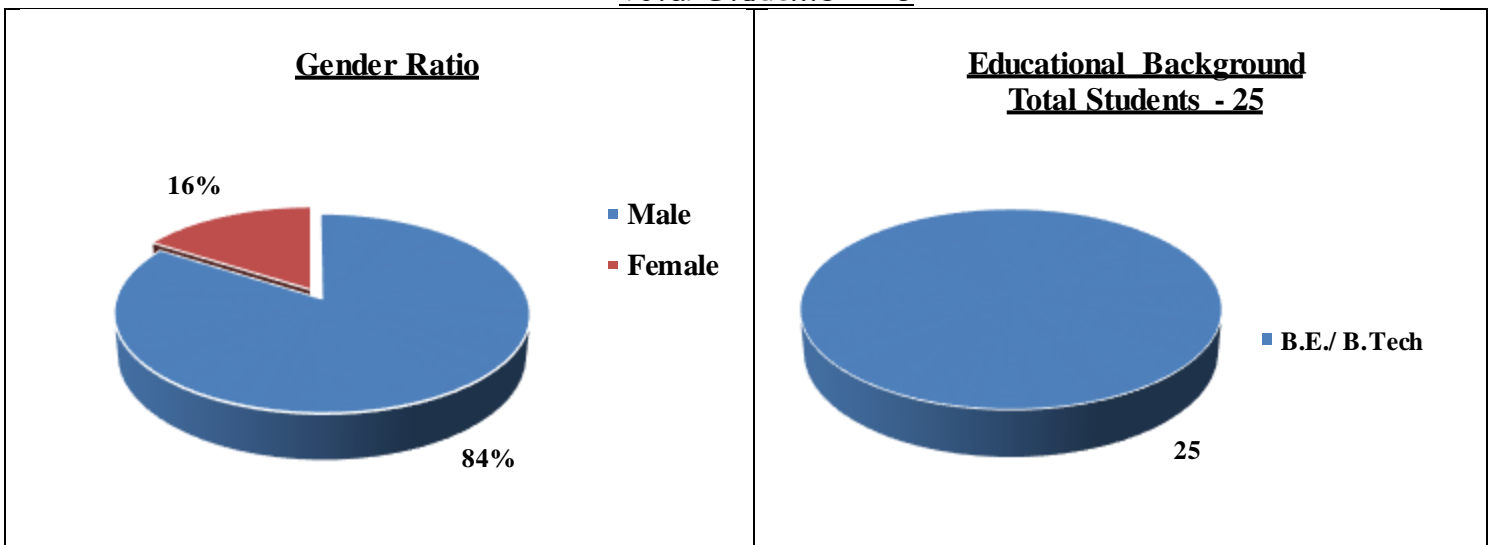

Operations Batch
Total Students - 25