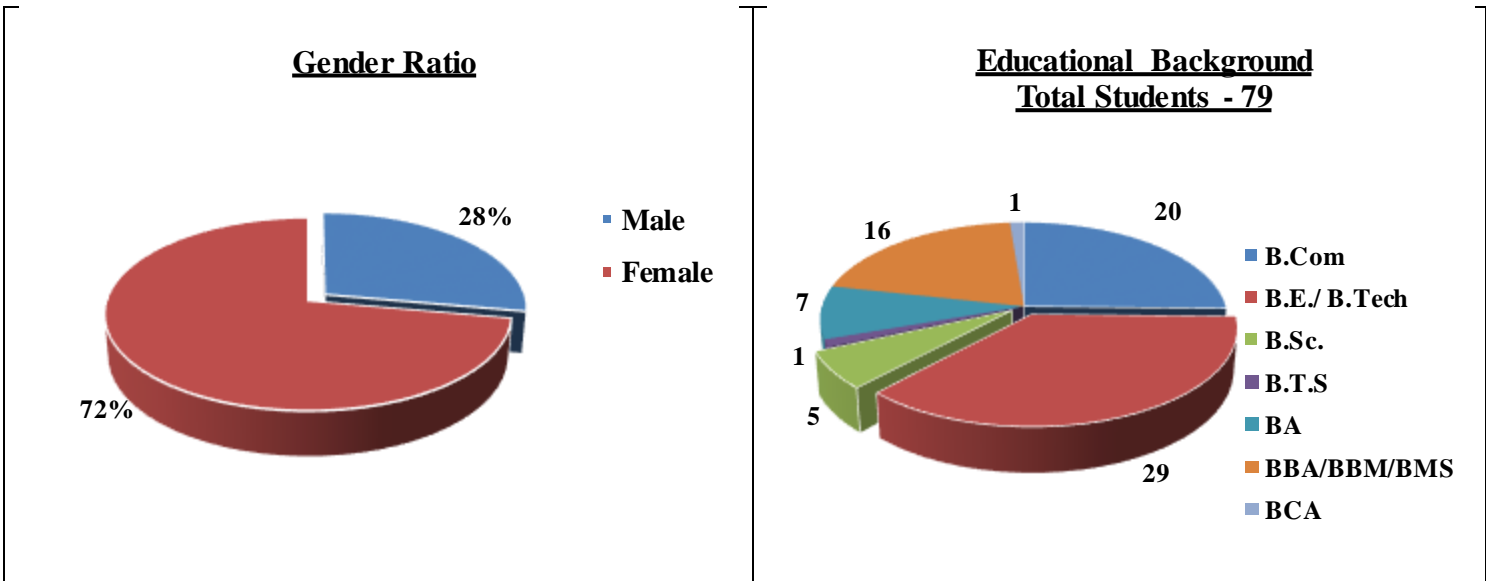

PM & HRD Batch
Total Students - 79