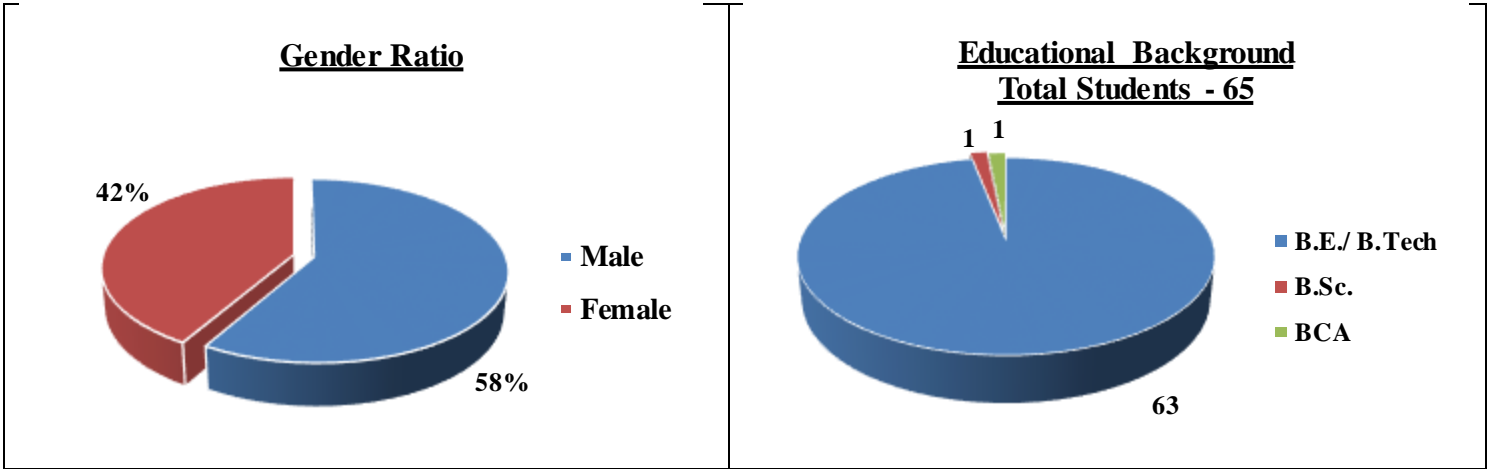

A Consolidated Graph of Students of Sri Balaji Society with Work Experience for Lateral Placements Batch: 2015-17
Total Students - 107

Gender Ratio

Educational Background
Total Students - 107

3 Years & Above Experience
Total Students - 13

Operations Batch
Total Students - 25

Finance Batch
Total Students - 88

PM & HRD Batch
Total Students - 79

Telecom Batch
Total Students - 65

International Business Batch
Total Students - 54

System Batch
Total Students - 19