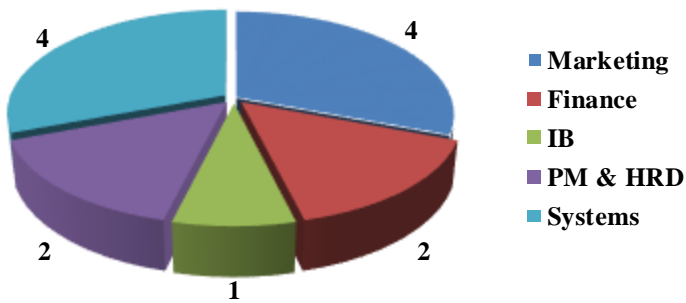

A Consolidated Graph of Students of Sri Balaji Society with Work Experience for Lateral Placements Batch: 2015-17
Total Students - 107

Gender Ratio

Educational Background
Total Students - 107

3 Years & Above Experience
Total Students - 13

2 - 3 Years Experience
Total Students - 32

1 - 2 Years Experience
Total Students - 62

A Consolidated Graph of Students of Sri Balaji Society other than those with Work Experience for Batch: 2015-17

Marketing Batch
Total Students - 445