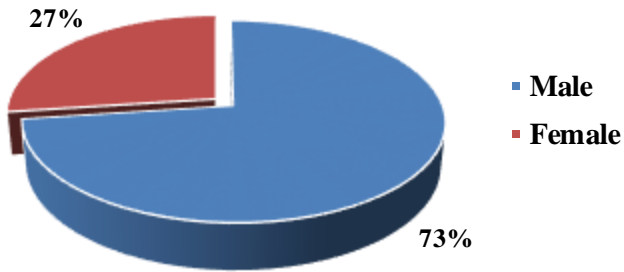

A Consolidated Graph of Students of Sri Balaji Society with Work Experience for Lateral Placements Batch: 2015-17
Total Students - 107

Gender Ratio

Educational Background
Total Students - 107

3 Years & Above Experience
Total Students - 13

2 - 3 Years Experience
Total Students - 32

1 - 2 Years Experience
Total Students - 62

A Consolidated Graph of Students of Sri Balaji Society other than those with Work Experience for Batch: 2015-17

Marketing Batch
Total Students - 445