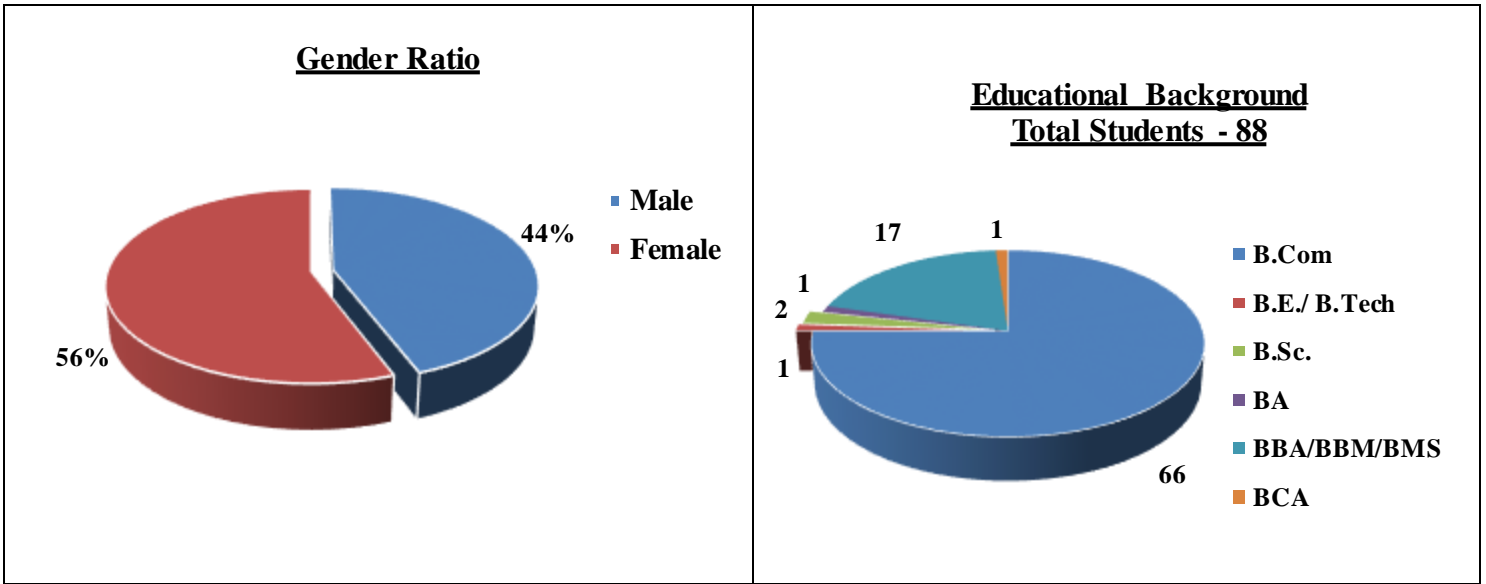

Finance Batch
Total Students - 88