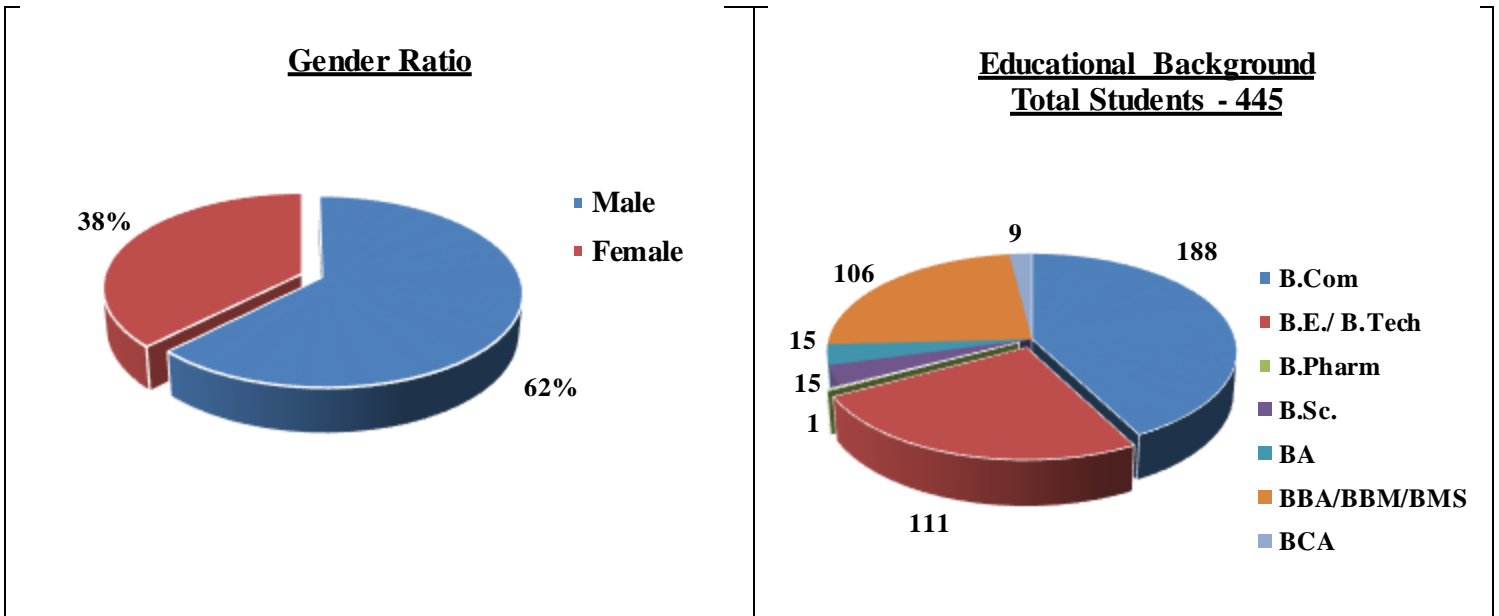

A Consolidated Graph of Students of Sri Balaji Society with Work Experience for Lateral Placements Batch: 2015-17
Total Students - 107

Gender Ratio

Educational Background
Total Students - 107

3 Years & Above Experience
Total Students - 13

2 - 3 Years Experience
Total Students - 32

1 - 2 Years Experience
Total Students - 62

A Consolidated Graph of Students of Sri Balaji Society other than those with Work Experience for Batch: 2015-17

Marketing Batch
Total Students - 445

Operations Batch
Total Students - 25

Finance Batch
Total Students - 88

PM & HRD Batch
Total Students - 79

Telecom Batch
Total Students - 65

International Business Batch
Total Students - 54

System Batch
Total Students - 19