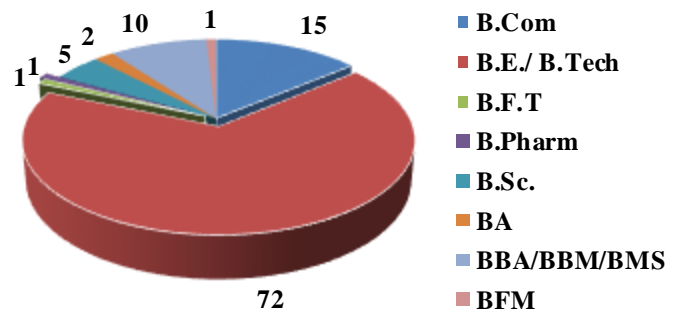

A Consolidated Graph of Students of Sri Balaji Society with Work Experience for Lateral Placements Batch: 2015-17
Total Students - 107

Gender Ratio

Educational Background
Total Students - 107

3 Years & Above Experience
Total Students - 13

2 - 3 Years Experience
Total Students - 32

1 - 2 Years Experience
Total Students - 62

A Consolidated Graph of Students of Sri Balaji Society other than those with Work Experience for Batch: 2015-17

Marketing Batch
Total Students - 445