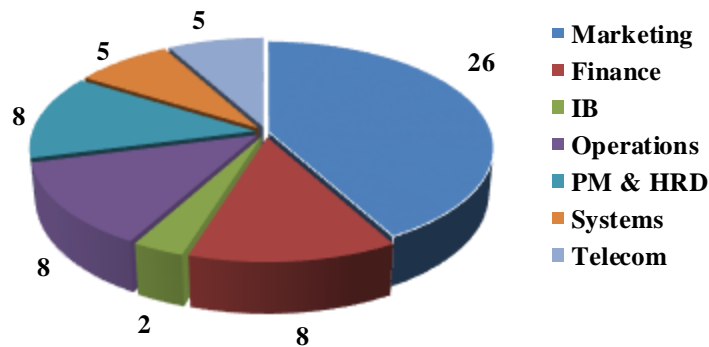

A Consolidated Graph of Students of Sri Balaji Society with Work Experience for Lateral Placements Batch: 2015-17
Total Students - 107

Gender Ratio

Educational Background
Total Students - 107

3 Years & Above Experience
Total Students - 13

2 - 3 Years Experience
Total Students - 32

1 - 2 Years Experience
Total Students - 62

A Consolidated Graph of Students of Sri Balaji Society other than those with Work Experience for Batch: 2015-17

Marketing Batch
Total Students - 445