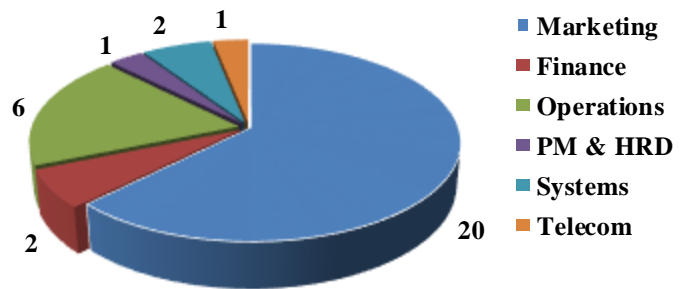

A Consolidated Graph of Students of Sri Balaji Society with Work Experience for Lateral Placements Batch: 2015-17
Total Students - 107

Gender Ratio

Educational Background
Total Students - 107

3 Years & Above Experience
Total Students - 13

2 - 3 Years Experience
Total Students - 32

1 - 2 Years Experience
Total Students - 62

A Consolidated Graph of Students of Sri Balaji Society other than those with Work Experience for Batch: 2015-17

Marketing Batch
Total Students - 445